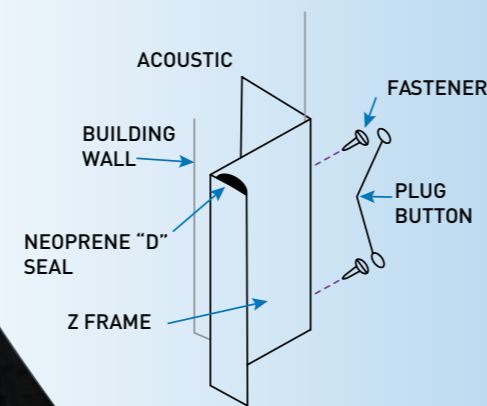

Thousands of Super Noise-Lock® acoustic doors have been installed in industrial and commercial buildings throughout the world. Typical applications include hotels, theatres, film studios, nightclubs, data centres, museums, test cells, laboratories, plant rooms, and power stations — in fact virtually any situation where sound must be contained within or excluded from a room or building.

Engineered and Factory Assembled Advantages

IAC Acoustics produces an engineered system — factory assembled complete with a leaf, Z-frame, seals, hinges and hardware. All doors are pre-hung (size permitting) for operational alignment, fit and finish before shipping.

We have many years of Super Noise-Lock® door field data taken from many recognised brands in order to guarantee installed performance.

Standard Super Noise-Lock® Product Range:

- Single leaf
- Double leaf
- Fire rated
- Access hatches

Features Available

- Up to 50 m² double doors
- Pass or access doors within main leaf
- Actuators and door stops for safety control
- Robust enough to accept additional surface finishes / cladding

Acoustic Performance

- R'w50dB to R'w55dB

Typical Customers

IAC Acoustics has worked with many organisations to provide solutions to noise reducing access systems, including the following:

- Volvo Cars
- Cummins Power Generation
- National Grid
- Royal Conservatoire of Scotland
- MK Dons Arena
- AVL
- University of Salford
- Lotus Engineering
- BMW
- FG Wilson
- Bajaj
- AVL
- Lyric Theatre, Belfast

High Performance Features

IAC Acoustics' features high-performance functionality including:

- Compression seals
- Triple latch active leaf hardware
- Twin latch inactive leaf hardware
- 6mm flat threshold

Acoustic Performance

Door Model	Acoustic Rating (R'w)	Leaf Thickness	Acoustic Seal	Octave Band Centre Frequency, Hz								Weight
				63	125	250	500	1k	2k	4k	8k	
				Sound Transmission Loss, dB								
Super Noise-Lock® D-50	50	102mm	Twin Seal	25	42	52	54	51	60	57	59	69kg/m²
Super Noise-Lock® D-55	55	150mm	Triple Seal	39	47	48	60	61	61	55	56	140kg/m²

Complementary Products

In addition to doors, IAC Acoustics offers a range of other components that integrate seamlessly to form larger and more complex noise control systems. These products include Moduline™, IAC's modular acoustic construction panel system, Noise-Lock® acoustic windows, TrackWall™, a moveable partition system and VisionWall™, a range of large-sized acoustic exterior windows.